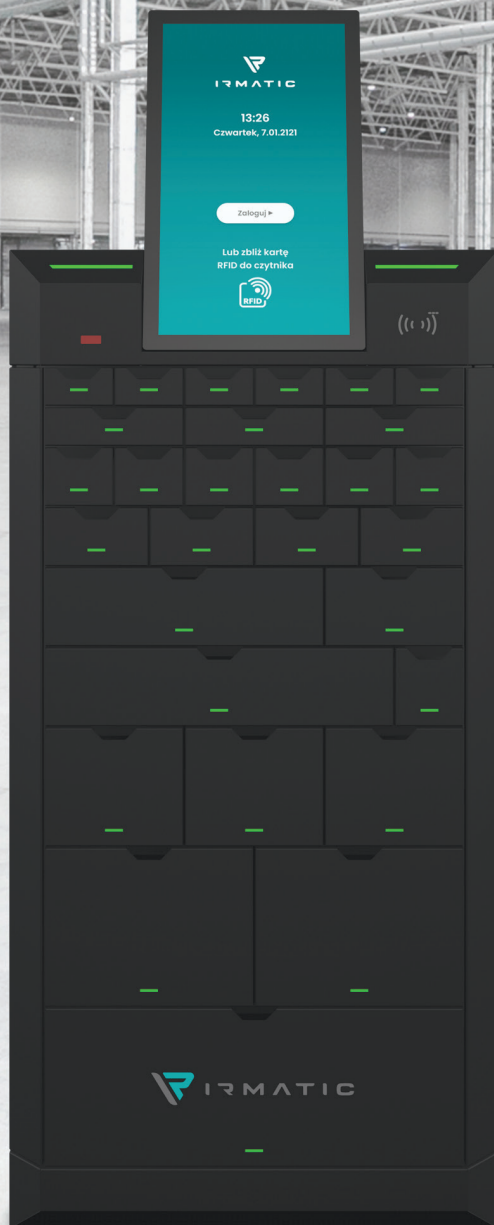

IRDRAWER PRO

COST
REDUCTION

SAVING
TIME

CONTROL

REPORTING

24/7 ACCESS